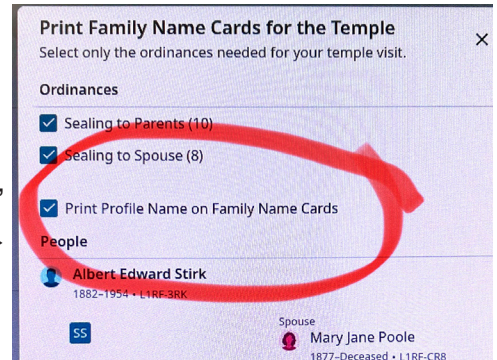

ANNOUNCEMENTS FOR WEEK OF: January 12-17, 2025

1. The Center will be closed Monday, January 20 for Martin Luther King's Birthday.
2. To our Center website, <https://www.familyhistorynow.org>, we have added our [Speciality List](#), our [Frequently Used Links](#), this [Announcement page](#) and the [2025 Center Closures](#). Let us know of **languages** to add to your Specialities or **websites** you often use in your research.
3. Find the option "To Print **Profile Name** on Family Name Cards" on the "Print Family Name Cards for the Temple" page. → → →
4. If you want to Unmerge, use "Restore."
5. Maurine taught us about a fun old app that offers all the stories connected to your ancestors. Search "[all the stories](#)" to get to <https://stories.familyfoundapp.com/>, then log in to familysearch. It's **not** the new "[Storied](#)" and it does **not yet** work on the Chrome Flex OS computers, but if your patron wants it, use one of the computers attached to the projectors. Worth a look.
6. A "[Did You Know](#)" flyer was sent to the local area Wards. Expect it next week. Let us know if you see it and also, kindly mention it to other members of your ward.
7. Educate your team on the Staff Attendance Recording Process on the Staff Calendar at the front desk.
8. TO USE ASCII CHARACTER CODES on the Chrome Flex OS computers:
 - In lower Right corner, click on the **flag icon** <...>
 - Select **Settings Gear** on lower right corner.
 - Select **Device**.
 - Select **Keyboard and inputs**.
 - Under "**Repeat Keys and Accent Marks**," Select "**Show accent marks and special Characters**."
 - **Slide it on**.
 - In your document, **hold down the letter that needs editing**. The different available options appear.